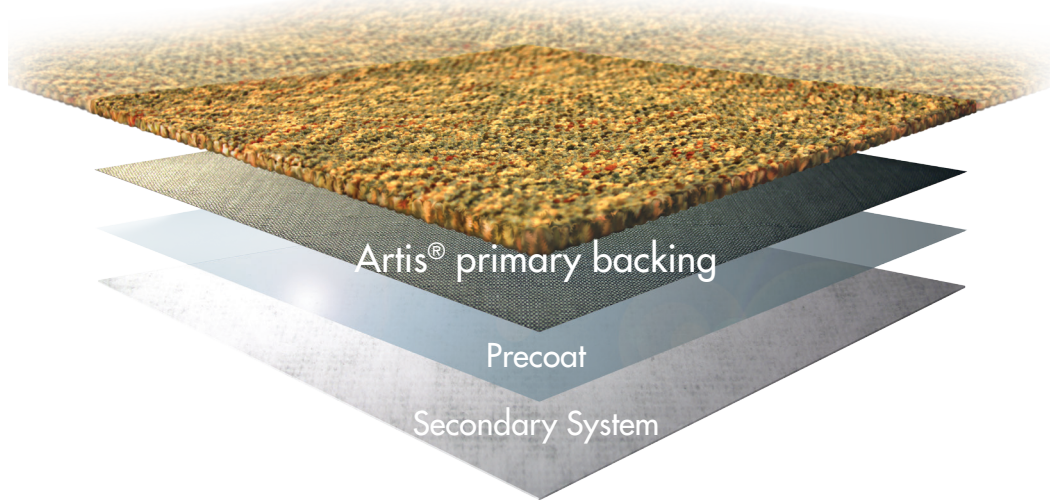

There's no comparison to Artis® ... The canvas of modular carpet tile masterpieces.

Advantage	Spun Bond Polyester	Artis® Woven Polyester	Artis® Primary Backing Benefit
Lays Flat	●	●	
No Sprigging	●	●	
Dimensional Stability	●	●	
Flame Resistance	●	●	
Fewer Dropped & Pulled Yarns		●	Lower Unit Cost, Higher Grade 1 Throughput In Tufting
Uniform Yarn Height		●	Potential to Eliminate Shearing Step, Lower Yarn Waste, Pattern Clarity
Mendability		●	Reduced Off Quality
Tufting Speed		●	Lower Unit Cost, Increase Effective Capacity, Delay of Capital Investment
Mechanical Neck-in		●	Reduced Yarn Spend, Lower Creeling Cost, Less Primary Backing Needed
Full Utilization of New Tufting Technology		●	Opens Up Design Options for Greater Than 3 Colors
Exact Match – Broadloom Carpet and Modular Tile		●	Reduced Off Quality, Option for Common Greige Goods
Uniform Back Stitch		●	Lower Yarn Cost, Lower Binder Usage
High Post-Consumer Recycled Content		●	Better for the Environment, LEEDS Points